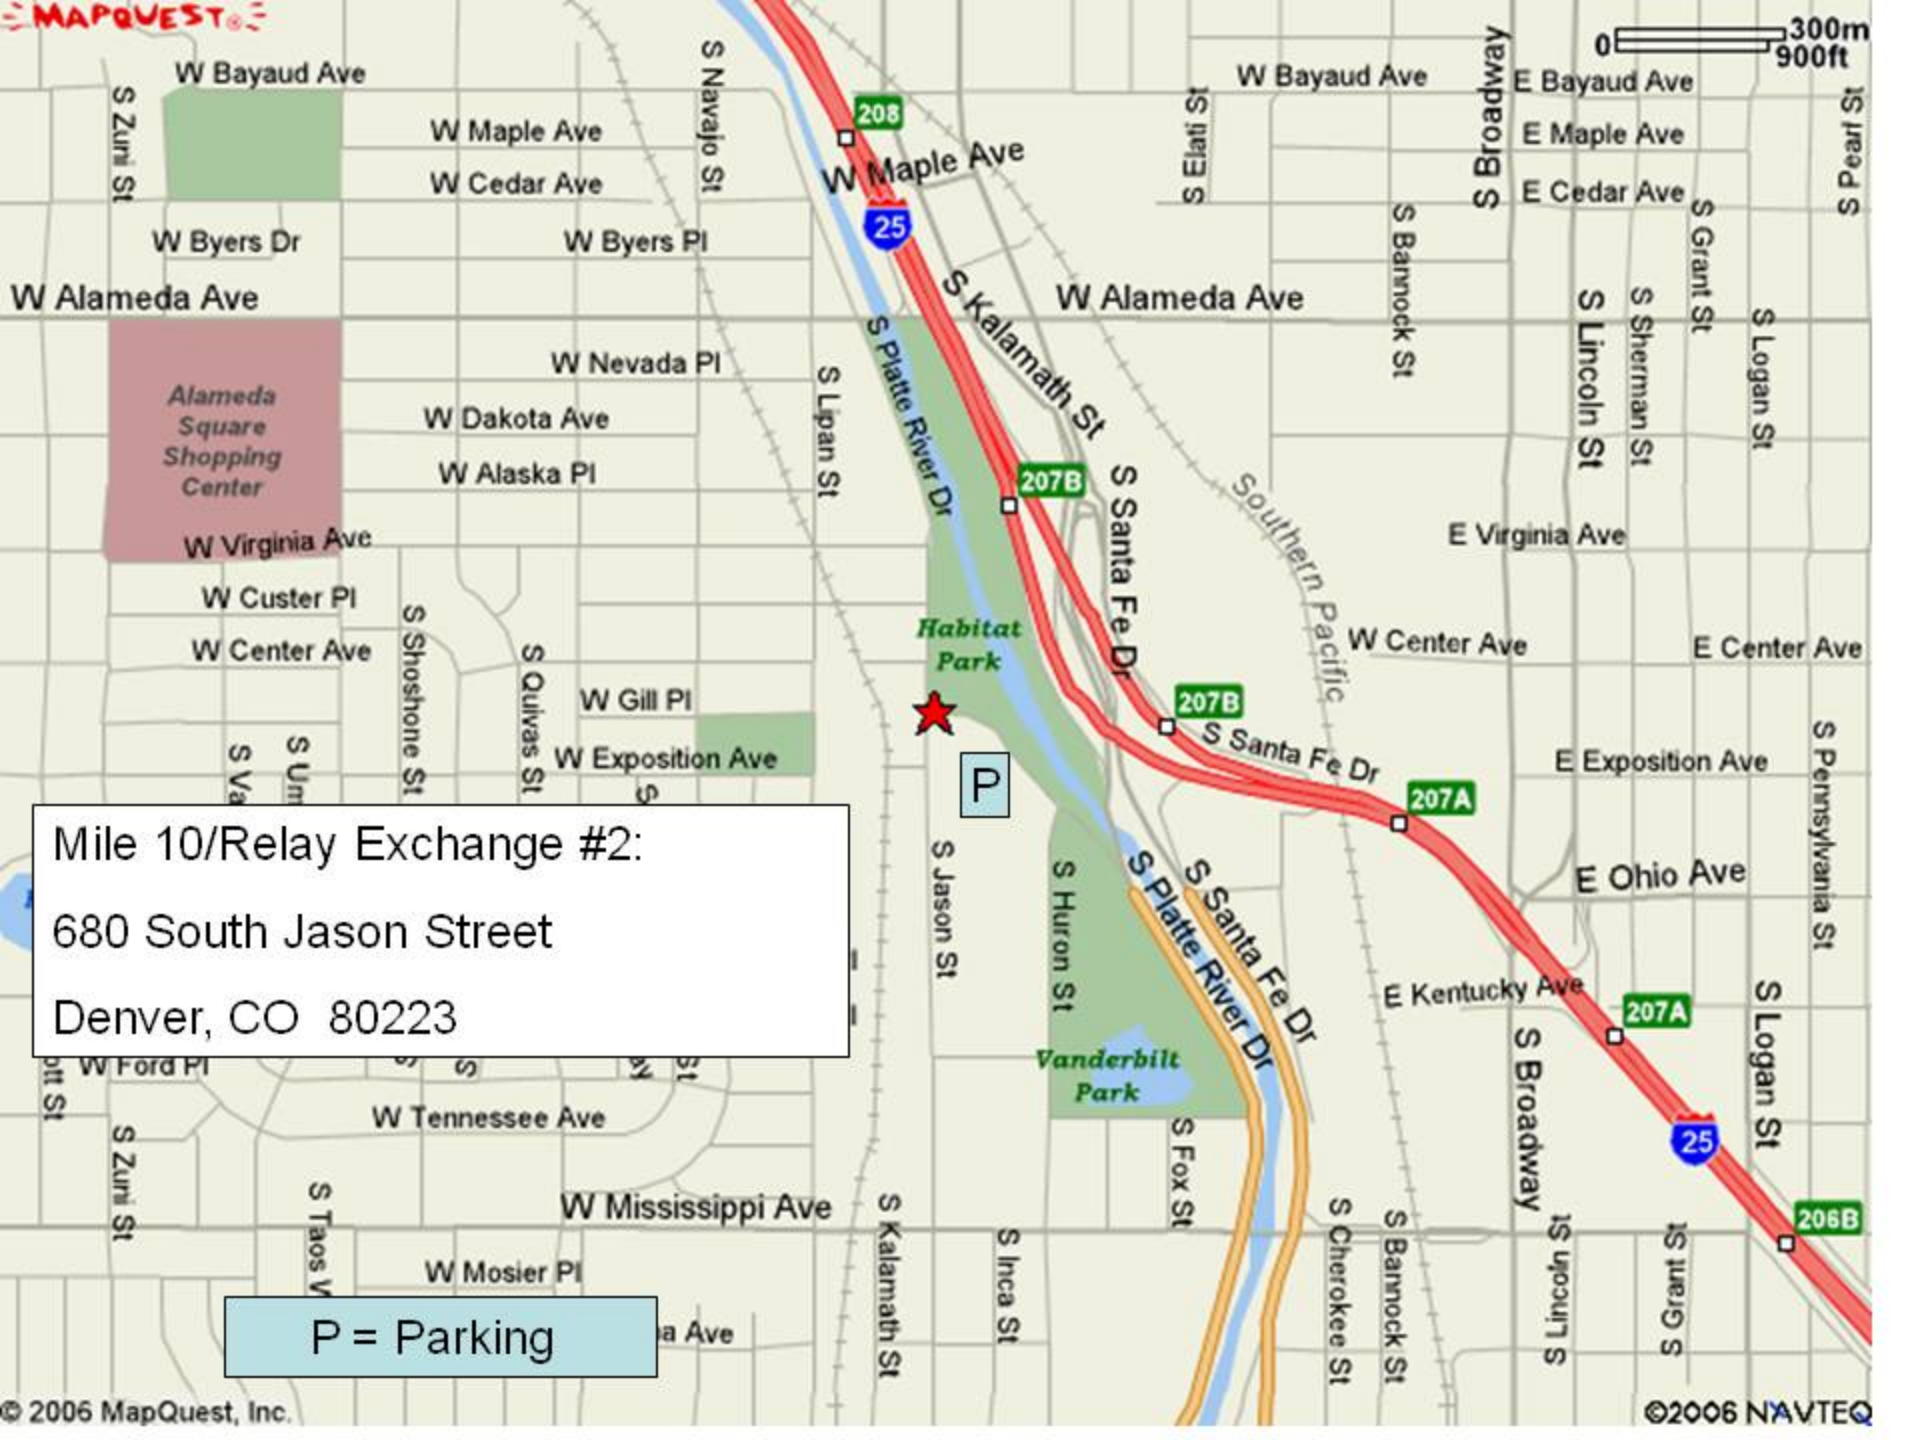

Packet Pick-up  
ACC Art and Design  
SW Corner of Prince St. and Alamo Ave.

Start

Start:  
5750 South Prince Street  
Littleton, CO 80120

P = Parking Lot

**Mile 5/Relay Exchange #1:**

2101 West Oxford Avenue

Englewood, CO 80110

A course marshal will direct you to the 5 mile mark.

**P = Parking**

Mile 10/Relay Exchange #2:  
680 South Jason Street  
Denver, CO 80223

P = Parking

Finish:  
1000 Osage Street  
Denver, CO 80204

Parking is not available  
at the Buckhorn  
Exchange Restaurant.  
Some parking is  
available at Lincoln Park