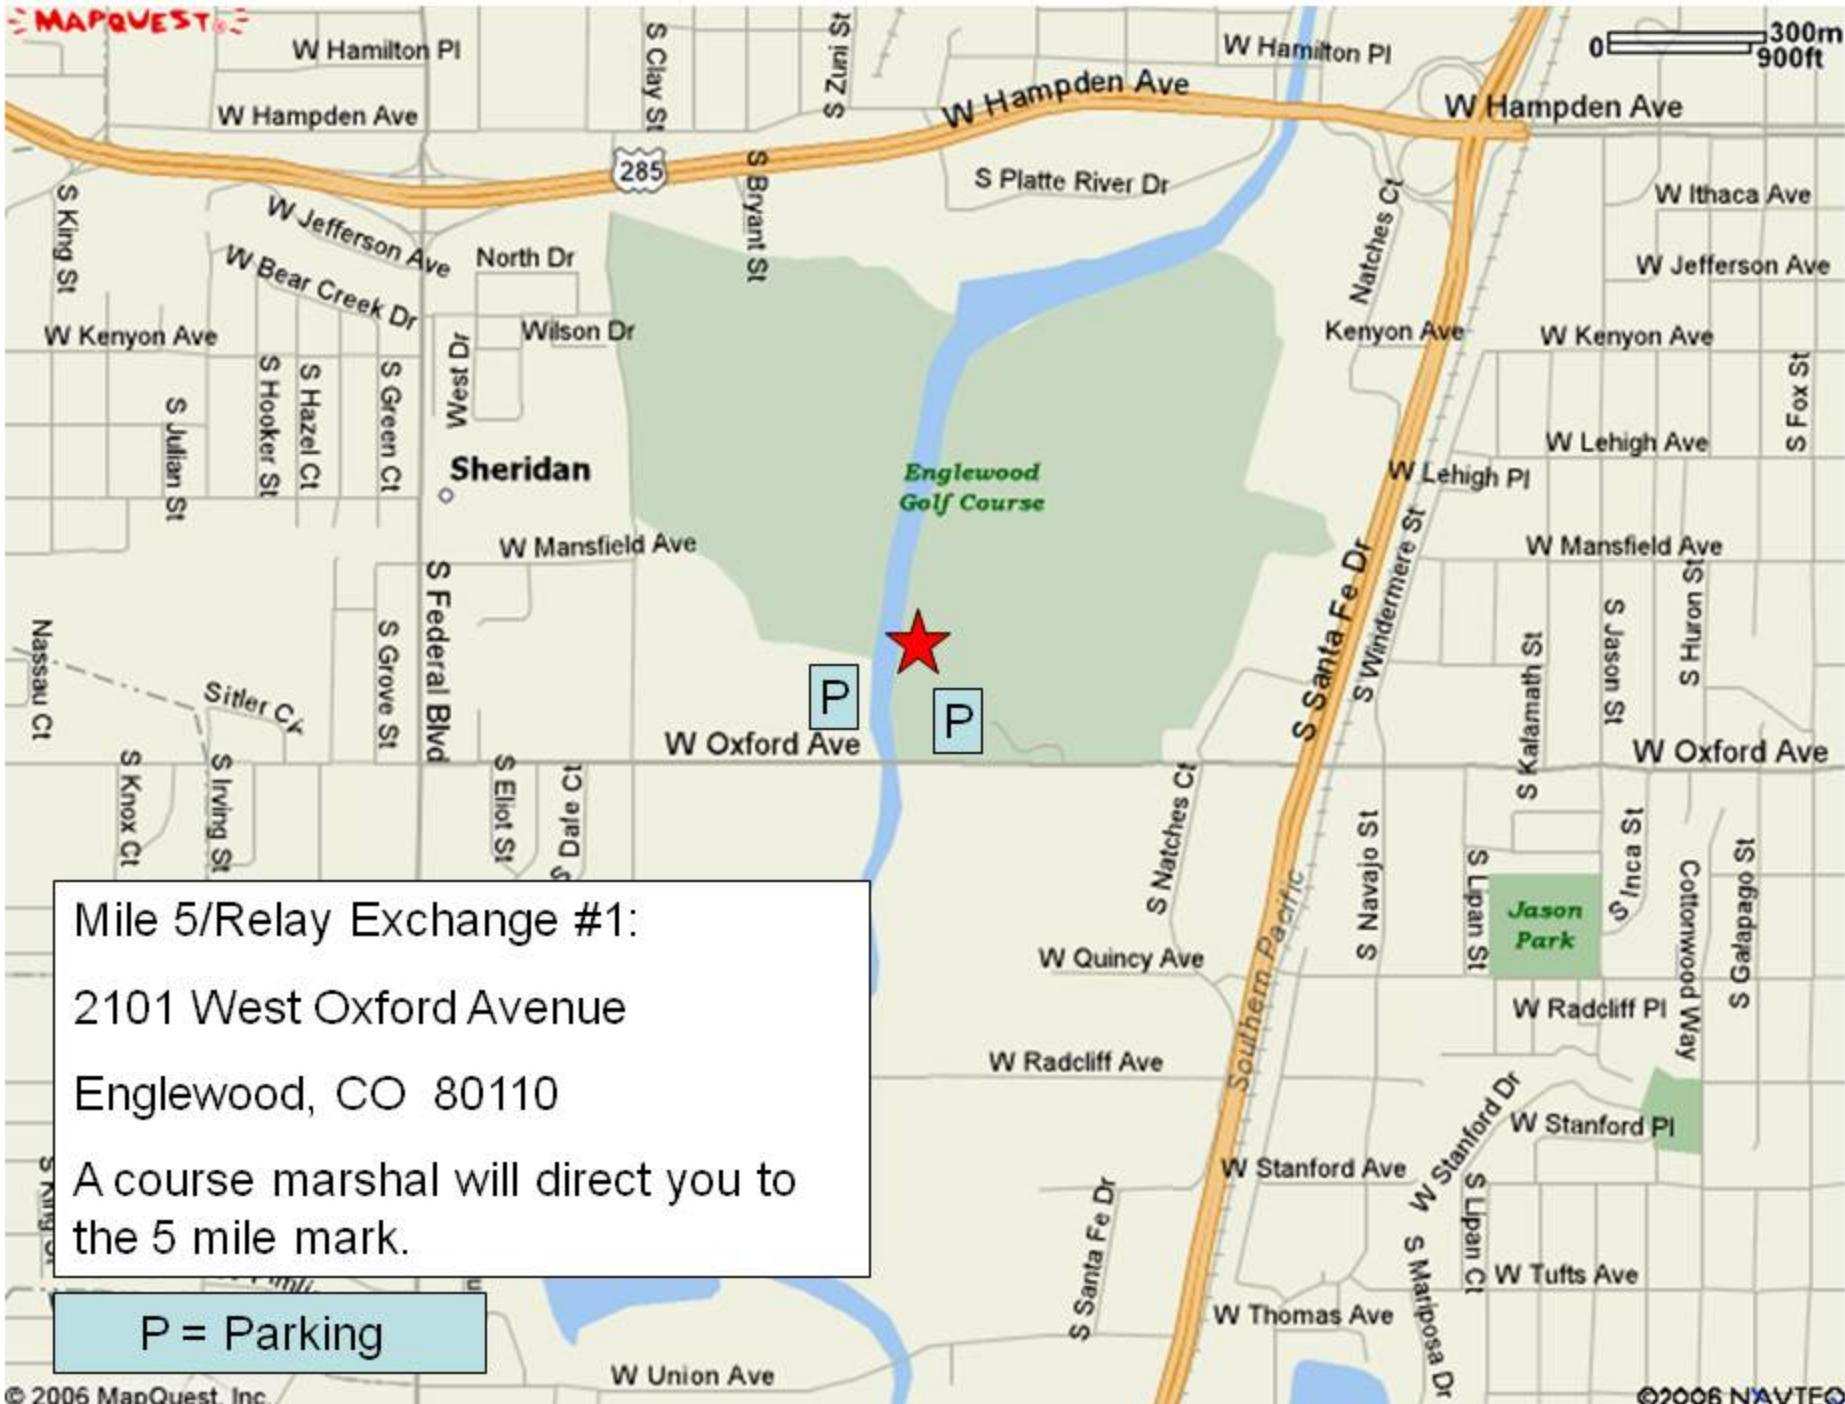

Packet Pick-up  
ACC Art and Design  
SW Corner of Prince St. and Alamo Ave.

Start

Start:  
5750 South Prince Street  
Littleton, CO 80120

P = Parking Lot

**Mile 5/Relay Exchange #1:**

2101 West Oxford Avenue

Englewood, CO 80110

A course marshal will direct you to the 5 mile mark.

**P = Parking**

Mile 10/Relay Exchange #2:  
680 South Jason Street  
Denver, CO 80223

P = Parking

Finish:  
1000 Osage Street  
Denver, CO 80204

Parking is not available  
at the Buckhorn  
Exchange Restaurant.  
Some parking is  
available at Lincoln Park