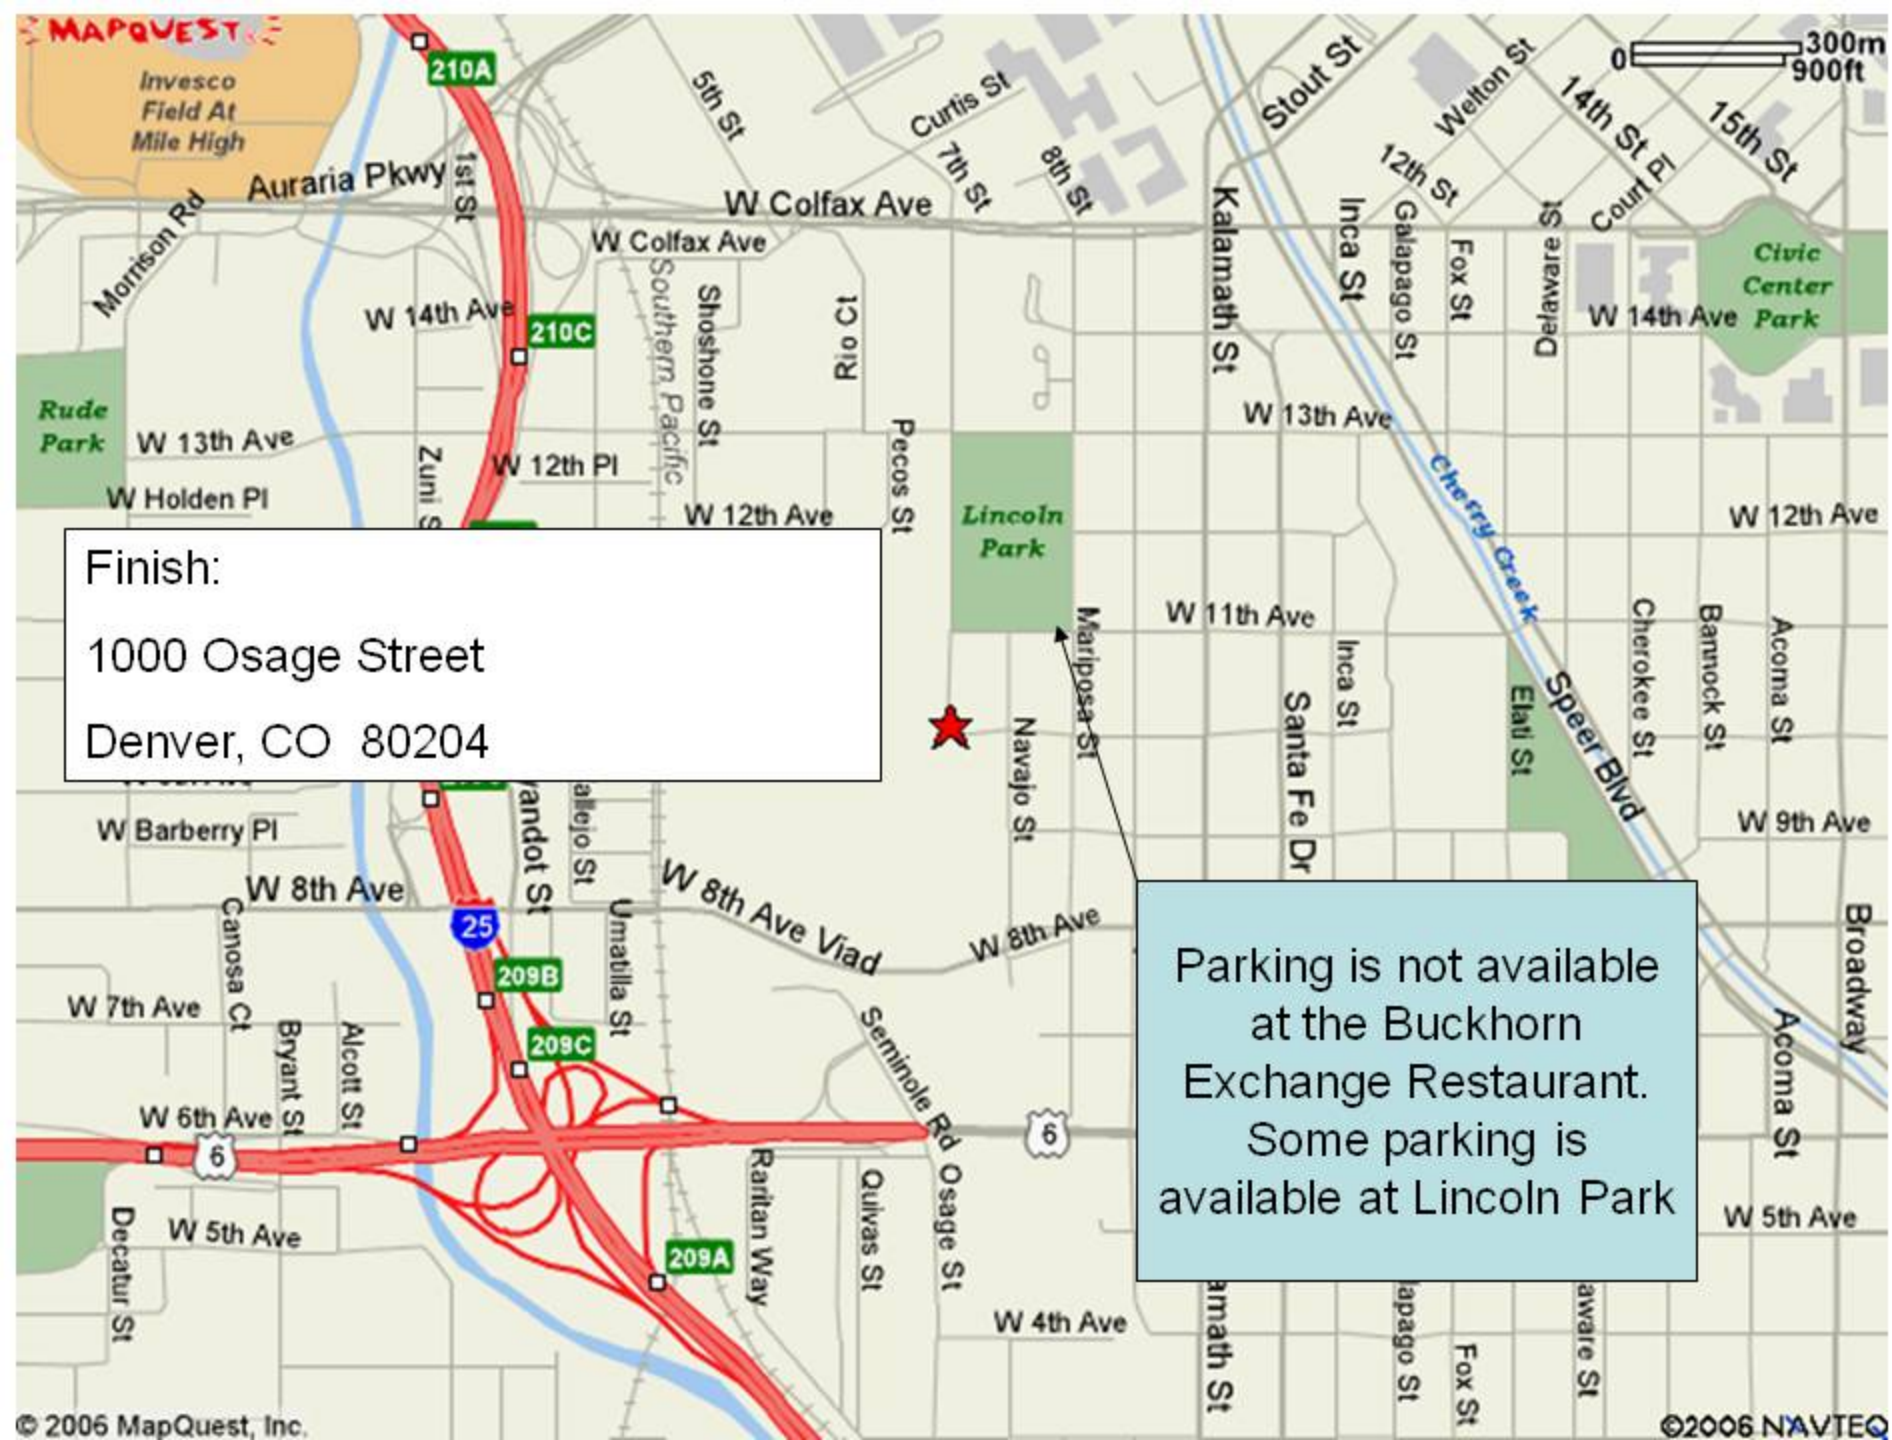

Packet Pick-up  
ACC Art and Design  
SW Corner of Prince St. and Alamo Ave.

Start

Start:  
5750 South Prince Street  
Littleton, CO 80120

P = Parking Lot

**Mile 5/Relay Exchange #1:**

2101 West Oxford Avenue

Englewood, CO 80110

A course marshal will direct you to the 5 mile mark.

**P = Parking**

Mile 10/Relay Exchange #2:  
680 South Jason Street  
Denver, CO 80223

P = Parking

Finish:  
1000 Osage Street  
Denver, CO 80204

Parking is not available  
at the Buckhorn  
Exchange Restaurant.  
Some parking is  
available at Lincoln Park